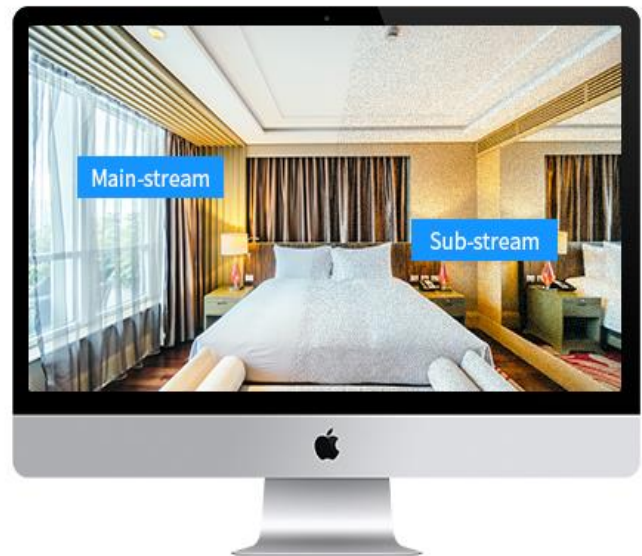

H.264 Compression & Dual-Stream Design

By adopting the advanced H.264 video compression, the bandwidth efficiency and transmission speed are greatly increased. While dual-stream separates local recording from remote viewing to eliminate interference between them.

JPEG Video Compression
Occupy 90% Bandwidth