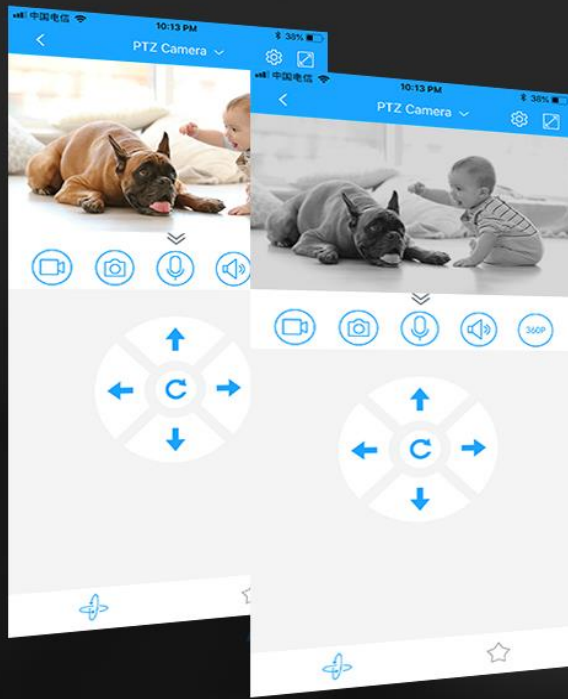

Two-Way Audio

Clear voice communication

Simple Wi-fi Setup

One-key WI-FI configuration on the app

Smart Pan & Tilt

Enjoy a sweeping view of your house

Support Micro SD Card

Support up to 128GB Micro SD card

Clear Night Vision

Safeguard you home from day to night

Easy Remote Access

Talk to your loved one anytime and anywhere

Auto Tracking

Automatically track the body when somebody move

🎤🎧 Two-Way Audio

Day and Night Monitoring

Equipped with high performance infrared LEDs, this camera provides you clear night vision. And with smart IR-Cut filter, day and night vision becomes crisp and vivid. Stay confident that you'll always have a reliable eye

 Night Vision

Motion Detection Alarm

Any suspicious movement thrown into the camera's eye will be detected and recorded, leaving thieves and robbers nowhere to hide. At the same time, you will receive instant APP alarm pushes on your smart devices wherever you are.