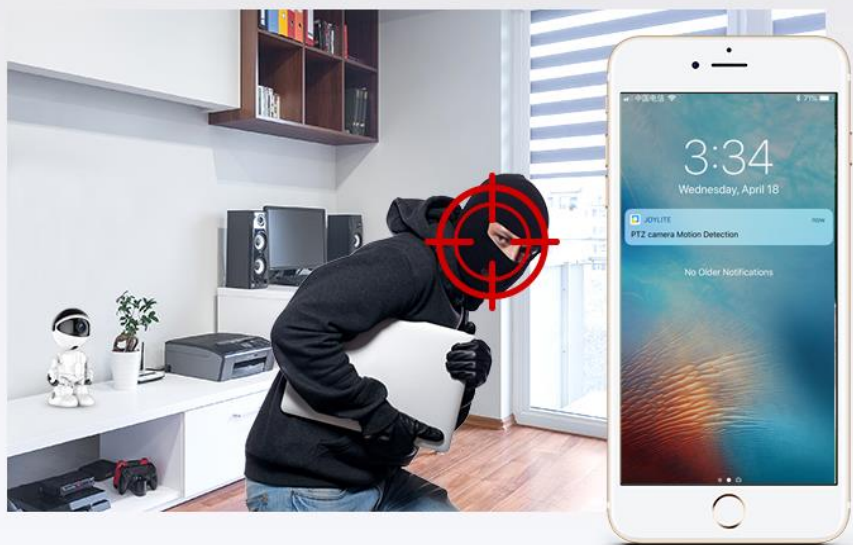

Two-Way Audio

Clear voice communication

Simple Wi-fi Setup

One-key WI-FI configuration on the app

Smart Pan & Tilt

Enjoy a sweeping view of your house

Support Micro SD Card

Support up to 128GB Micro SD card

Clear Night Vision

Safeguard you home from day to night

Easy Remote Access

Talk to your loved one anytime and anywhere

Auto Tracking

Automatically track the body when somebody move

🎤🎧 Two-Way Audio

Day and Night Monitoring

Equipped with high performance infrared LEDs, this camera provides you clear night vision. And with smart IR-Cut filter, day and night vision becomes crisp and vivid. Stay confident that you'll always have a reliable eye

 Night Vision

Motion Detection Alarm

Any suspicious movement thrown into the camera's eye will be detected and recorded, leaving thieves and robbers nowhere to hide. At the same time, you will receive instant APP alarm pushes on your smart devices wherever you are.