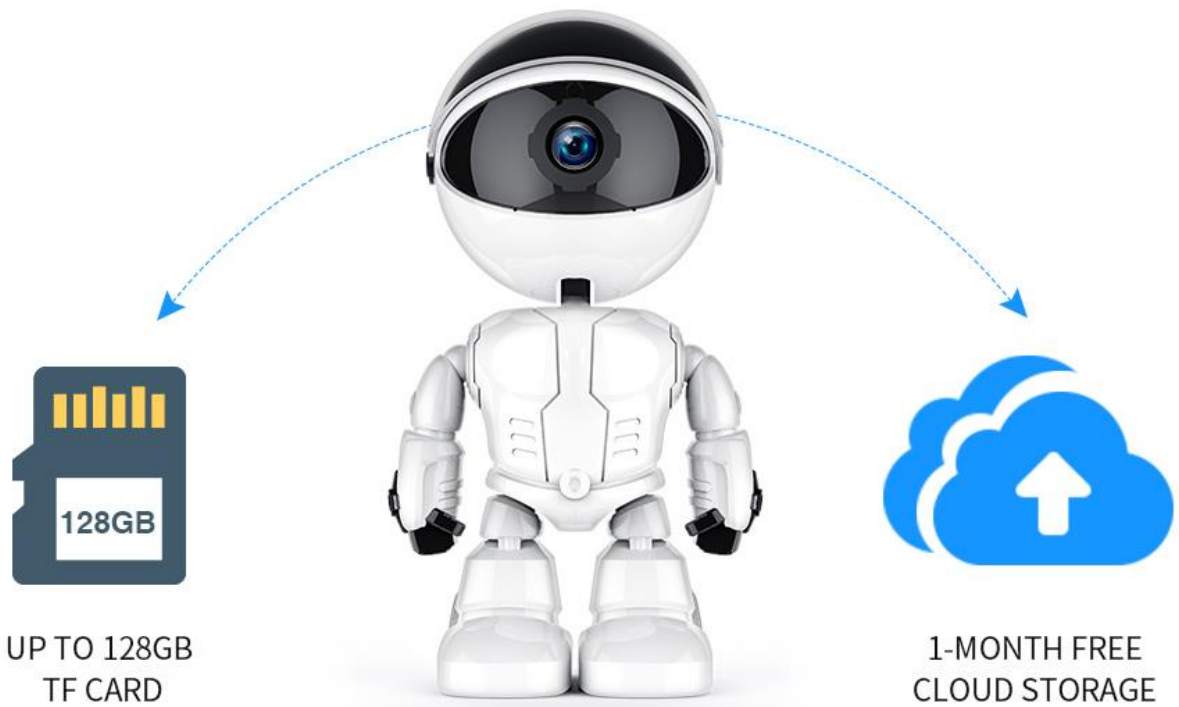

Kamepa IP 2MP - Q908

Model:	* 1080P Camera (No TF Card) X 1	
Y28-2MP	* DC 5V power adapter X1 * 1 m power cord X1 * Bracket X 1 * Instructions X1 * Screw bag X1	
		
Specification parameter		
system	Main Processor	GK7102
	image sensor	GC2033
	Operation System	Embedded LINUX OS system
Video	High Definition	1080P
	Video Compression	Smart H.264+
	Rotation angle	Horizontal:355° ; vertical: 90°
	Object tracking	Support
	low illumination	0.1LUX/F1.2
	picture Capture	Support
	Video Flip	Support
Audio	Coding standard	G.711
	Two-way Speech	Support
Record management	Video file size	2.5GB-4.5GB/Day
	Record Mode	Manual record, motion detection record, scheduled record, alarm record
	Video storage	TF Card/Cloud
	playback, back up	Support
	Alarm trigger	Video Push. Alarm recording, screen shot capture
Network	Network Interface	NO
	WIFI	802.11b/g/n
	Bitstream	Three Stream
	Network Protocol	Support TCP/IP . RTSP . ONVIF, etc
	transmission mode	P2P . Smart Cloud Sever
	WIFI connection	Sweep QR code, AP Hotspot Addition
extend	TF Card	Maximum support 128GB TF card
	Reset key	Support
power supply	Power	DC 5V
	Power consumption	5W
work environment	Suitable place	Home, shop. School, factory;
	Installation mode	Flat put. Wall mounted, hoisting
	Working Temperature	-10t — +55t
	Working humidity	10% — 90%

 Night Vision

Motion Detection Alarm

Any suspicious movement thrown into the camera's eye will be detected and recorded, leaving thieves and robbers nowhere to hide. At the same time, you will receive instant APP alarm pushes on your smart devices wherever you are.

 HD-1080P

TF card Storage

Up to 128GB
TF card Storage
(Not included)

P2P Remote Access

Thanks to the convenient P2P technology, now you can view the live footage whenever you want to, just log in the P2P account on the app via your smartphone or tablet and start monitoring your house in no time.